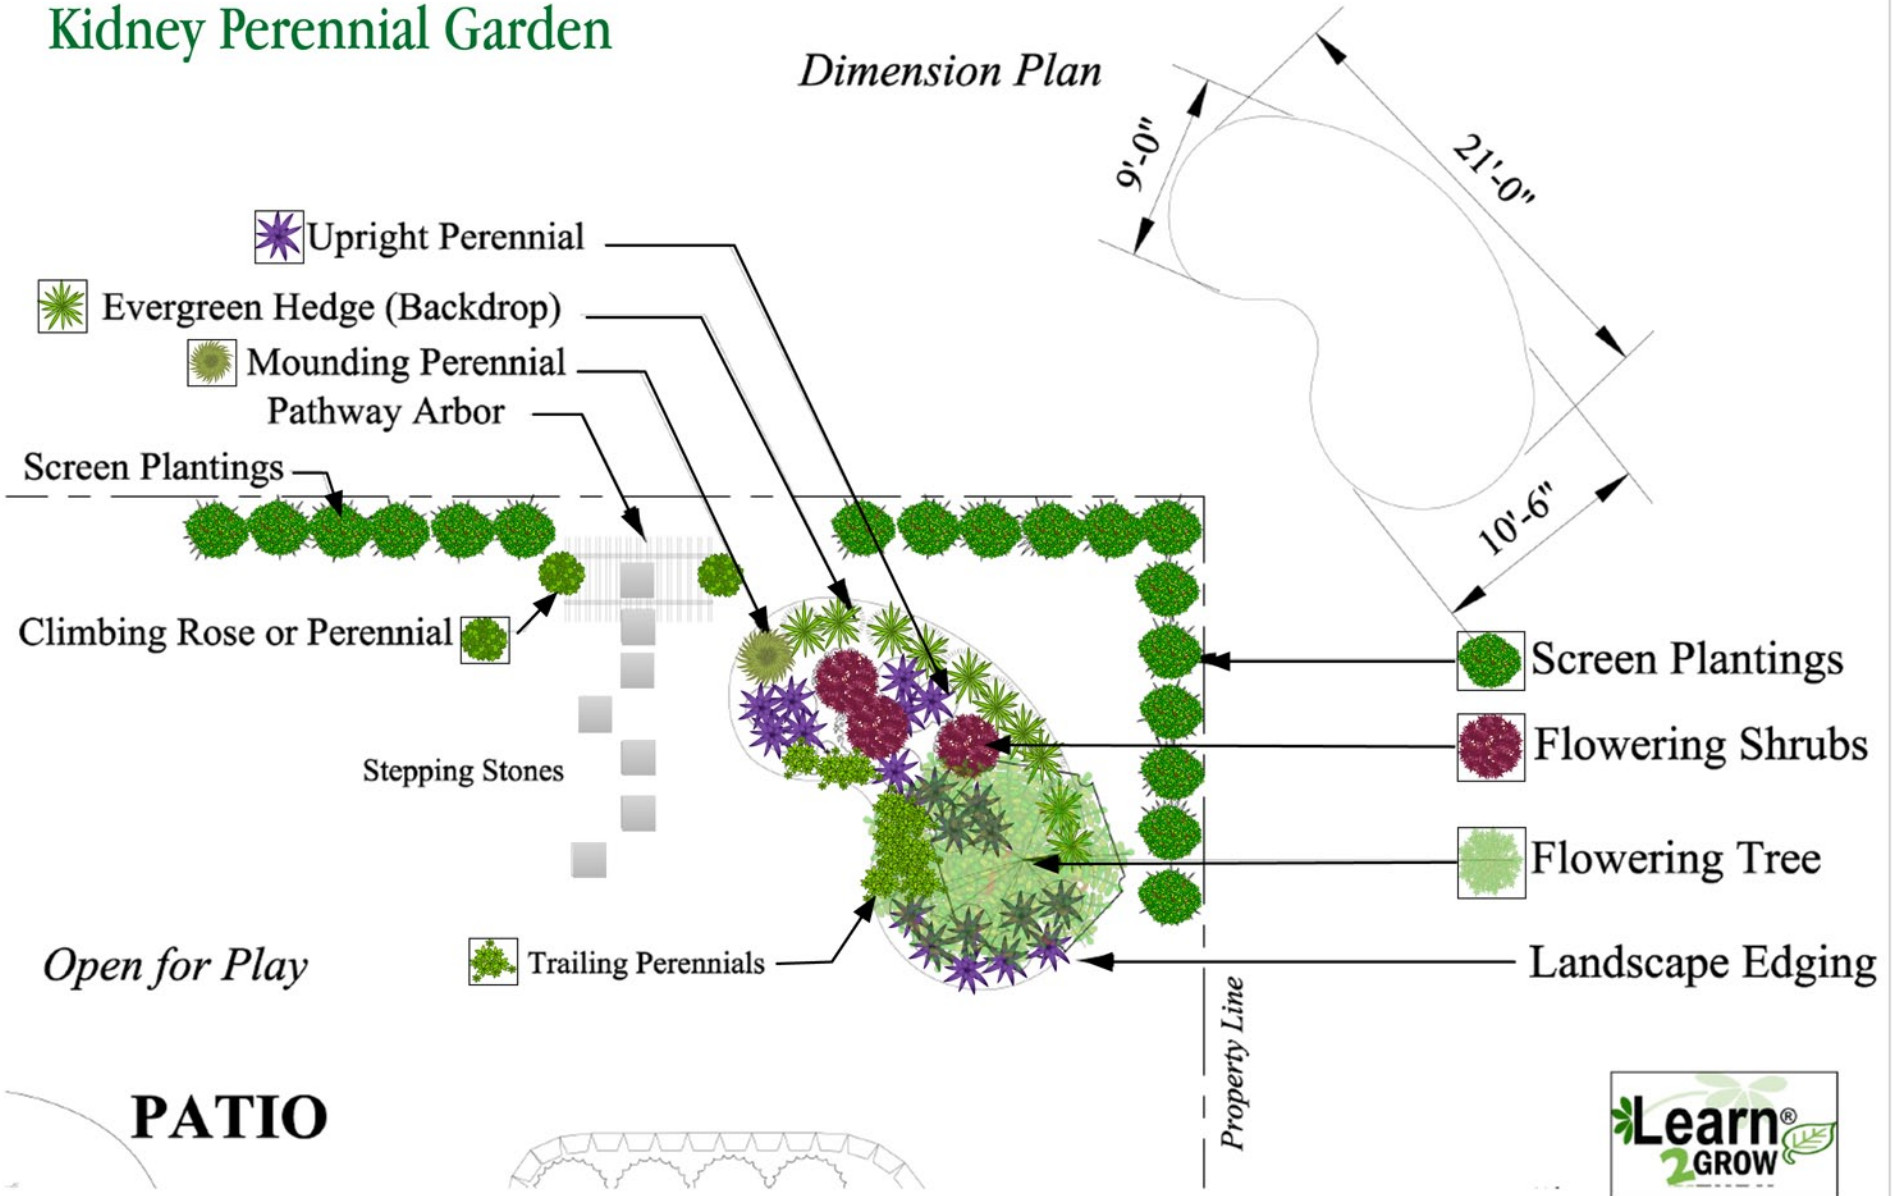

Kidney Perennial Garden

Dimension Plan

LANDSCAPE ARCHITECTURAL SITE PLAN
KIDNEY PERENNIAL GARDEN