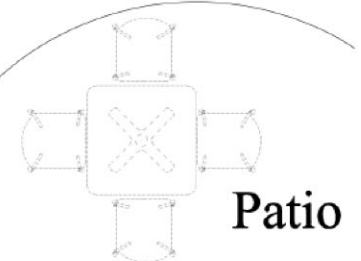

Patio Garden

Shade Tree

Open

In-Ground Container Plant

3 Flowering Trees

Mounding Perennials

Ground Cover

Hedge

Accent (Flowering)

Foundation Plants

Property Line

Patio